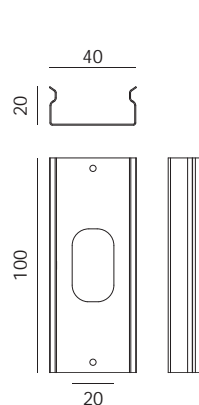

Kit connessione Blok
Blok connector kit