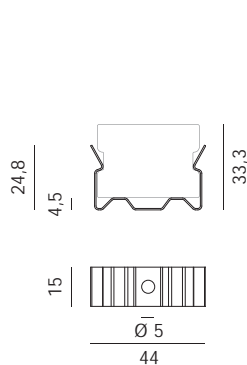

Molla di fissaggio con aggancio esterno
Fixing spring with external hook