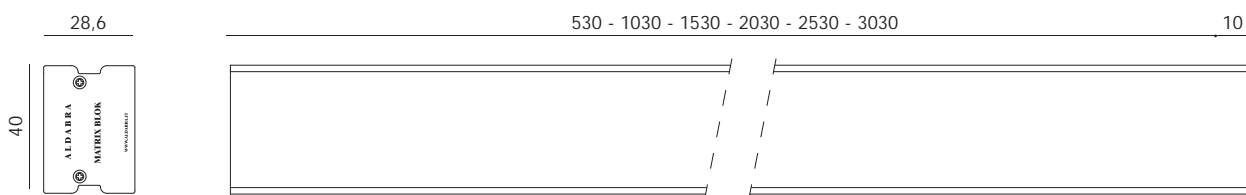

DISEGNI TECNICI / TECHNICAL DRAWINGS