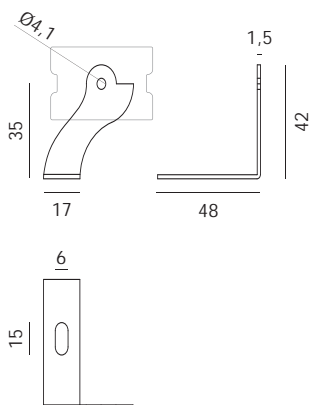

ACCESSORI / ACCESSORIES

Staffa orientabile
Adjustable bracket